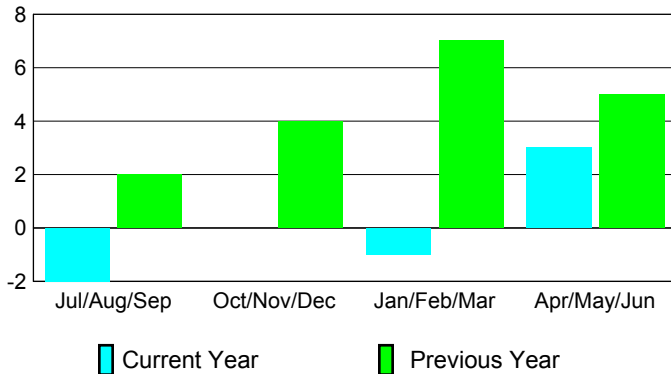

2009-2010 GMT Quarterly Report for District (or Undistricted) **District 322C2**

GMT: SANGEETA JATIA

Location: INDIA

GMT CA: 6

CLUBS

Club Results 2009-2010

Clubs 2008-2009

Month	New Club Goal	Actual New Clubs	Actual Dropped Clubs	Gain/Loss of Clubs	Gain/Loss of Clubs
Jul/Aug/Sep	5	6	-8	-2	2
Oct/Nov/Dec	3	0	0	0	4
Jan/Feb/Mar	1	2	-3	-1	7
Apr/May/June	1	3	0	3	5
Totals	10	11	-11	0	18

Club Results 2009-2010

Goal, New, Dropped, Gain/Loss

Comparison of Club Gain/Loss

Current Year Compared to the Previous Year

YTD Status Quo Clubs 2009-2010

Status Quo Clubs Compared to Status Quo Members

MEMBERSHIP