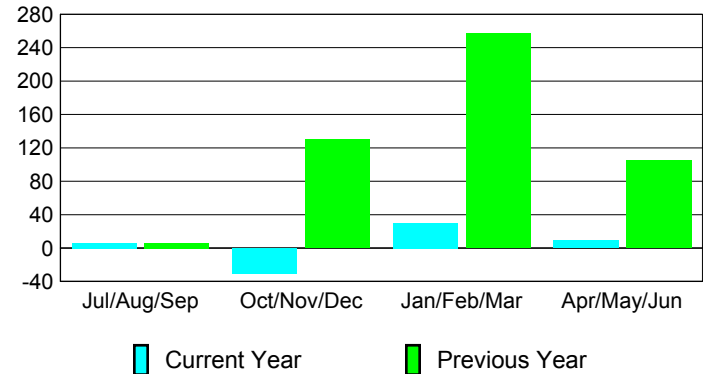

Membership Results 2009-2010

Membership 2008-2009

Month	Net Memb Goal	Actual New Memb	Actual Dropped Memb	Gain/Loss of Memb	Gain/Loss of Memb
Jul/Aug/Sep	100	248	-242	6	6
Oct/Nov/Dec	140	109	-139	-30	130
Jan/Feb/Mar	40	111	-81	30	257
Apr/May/June	0	145	-136	9	105
Totals	280	613	-598	15	498

Membership Results 2009-2010

Goal, New, Dropped, Gain/Loss

Comparison of Membership Gain/Loss

Current Year Compared to the Previous Year

Gender Comparison 2009-2010