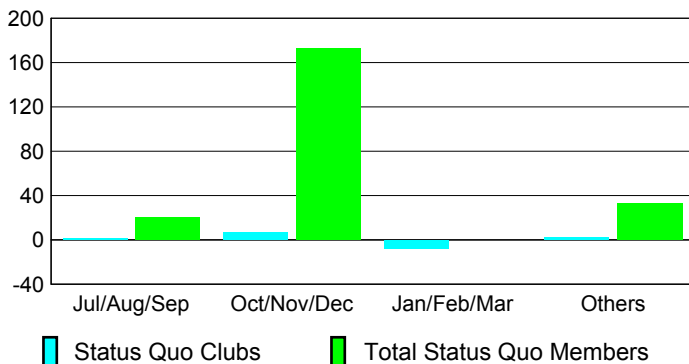

2009-2010 GMT Quarterly Report for District (or Undistricted) **District 322C2**

GMT: SANGEETA JATIA

Location: INDIA

GMT CA: 6

CLUBS

Club Results 2009-2010

Clubs 2008-2009

Month	New Club Goal	Actual New Clubs	Actual Dropped Clubs	Gain/Loss of Clubs	Gain/Loss of Clubs
Jul/Aug/Sep	5	6	-8	-2	2
Oct/Nov/Dec	3	0	0	0	4
Jan/Feb/Mar	1	2	-3	-1	7
Apr/May/June	1	3	0	3	5
Totals	10	11	-11	0	18

Club Results 2009-2010

Goal, New, Dropped, Gain/Loss

Comparison of Club Gain/Loss

Current Year Compared to the Previous Year

YTD Status Quo Clubs 2009-2010

Status Quo Clubs Compared to Status Quo Members

MEMBERSHIP

Membership Results 2009-2010

Membership 2008-2009

Month	Net Memb Goal	Actual New Memb	Actual Dropped Memb	Gain/Loss of Memb	Gain/Loss of Memb
Jul/Aug/Sep	100	248	-242	6	6
Oct/Nov/Dec	140	109	-139	-30	130
Jan/Feb/Mar	40	111	-81	30	257
Apr/May/June	0	145	-136	9	105
Totals	280	613	-598	15	498