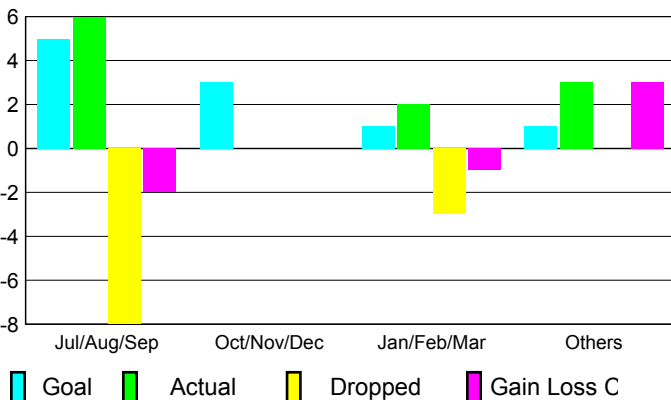

2009-2010 GMT Quarterly Report for District (or Undistricted) **District 322C2**

GMT: SANGEETA JATIA

Location: INDIA

GMT CA: 6

CLUBS

Club Results 2009-2010

Clubs 2008-2009

Month	New Club Goal	Actual New Clubs	Actual Dropped Clubs	Gain/Loss of Clubs	Gain/Loss of Clubs
Jul/Aug/Sep	5	6	-8	-2	2
Oct/Nov/Dec	3	0	0	0	4
Jan/Feb/Mar	1	2	-3	-1	7
Apr/May/June	1	3	0	3	5
Totals	10	11	-11	0	18

Club Results 2009-2010

Goal, New, Dropped, Gain/Loss

Comparison of Club Gain/Loss

Current Year Compared to the Previous Year

YTD Status Quo Clubs 2009-2010

Status Quo Clubs Compared to Status Quo Members

MEMBERSHIP