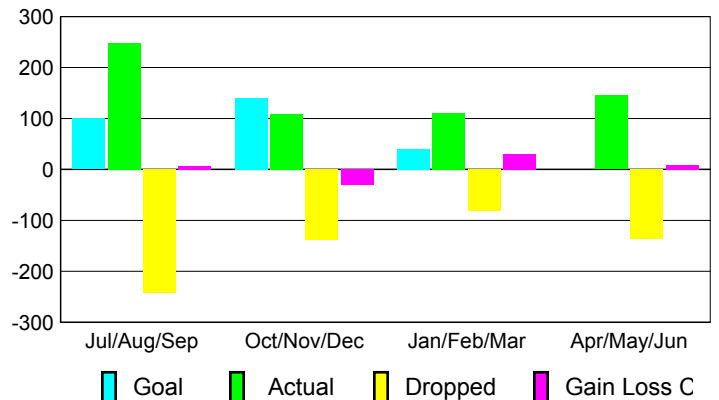

Membership Results 2009-2010

Goal, New, Dropped, Gain/Loss